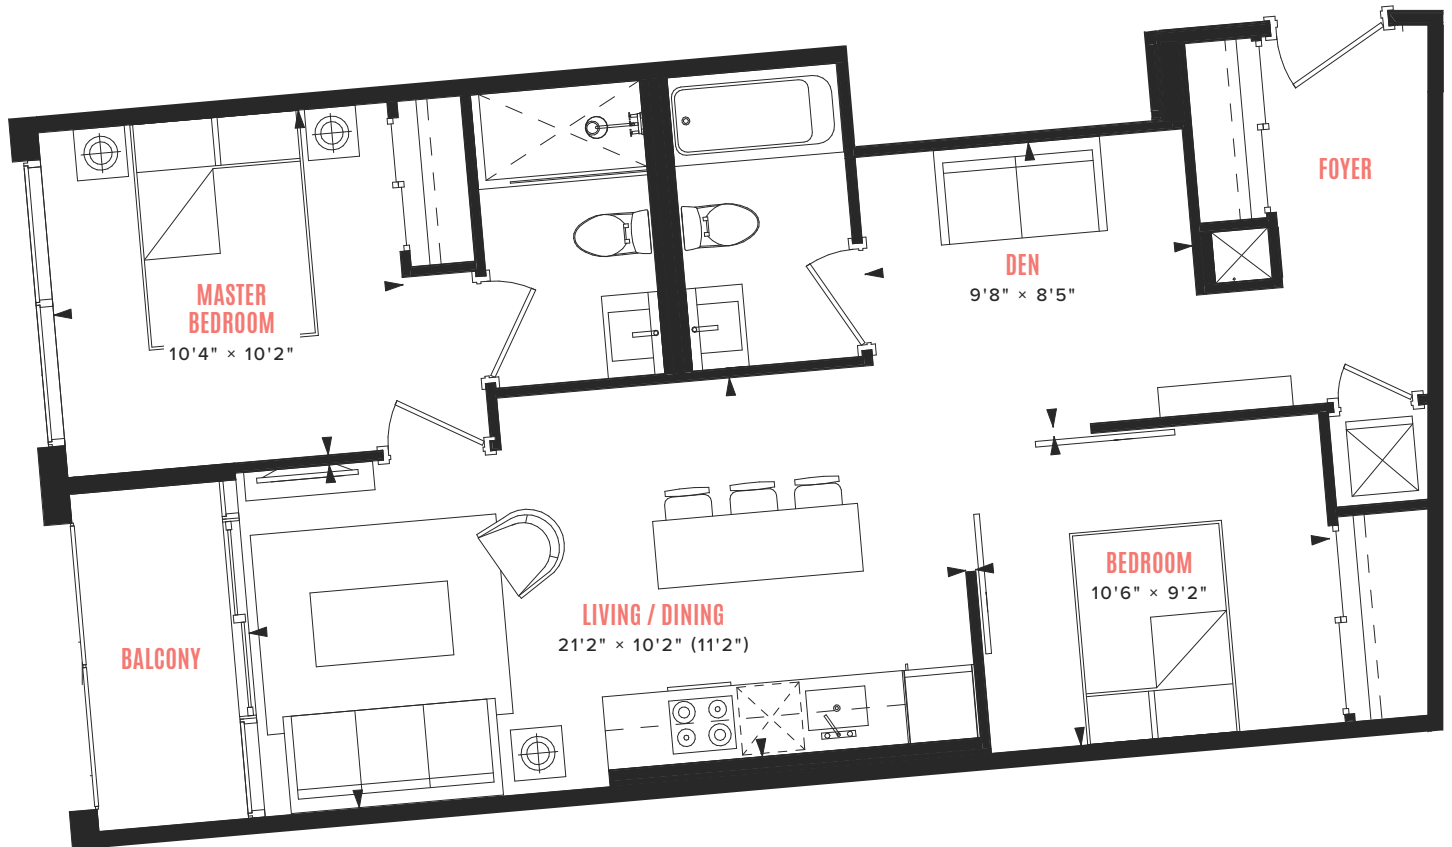

DÉBUT

WATERFRONT RESIDENCES

suite A-02A

1 BEDROOM + DEN
INTERIOR: 798 SQ FT
EXTERIOR: 40 SQ FT

OPTION

LEVELS 08 - 10

All dimensions, areas, and drawings are approximate and are subject to change without notice. Actual dimensions may vary from the stated floor area.

SILVERBERG

DÉBUT

WATERFRONT RESIDENCES

suite A-12

2 BEDROOM + DEN
INTERIOR: 781 SQ FT
EXTERIOR: 50 SQ FT

LEVELS 08 - 10

All dimensions, areas, and drawings are approximate and are subject to change without notice. Actual dimensions may vary from the stated floor area.

SILVERBERG

DÉBUT

WATERFRONT RESIDENCES

suite B-01

2 BEDROOM + DEN
INTERIOR: 824 SQ FT
EXTERIOR: 50 SQ FT

LEVELS 12 - 22

All dimensions, areas, and drawings are approximate and are subject to change without notice. Actual dimensions may vary from the stated floor area.

SILVERBERG

DÉBUT

WATERFRONT RESIDENCES

suite B-12

2 BEDROOM + DEN
INTERIOR: 771 SQ FT
EXTERIOR: 50 SQ FT

LEVELS 12 - 22

All dimensions, areas, and drawings are approximate and are subject to change without notice. Actual dimensions may vary from the stated floor area.