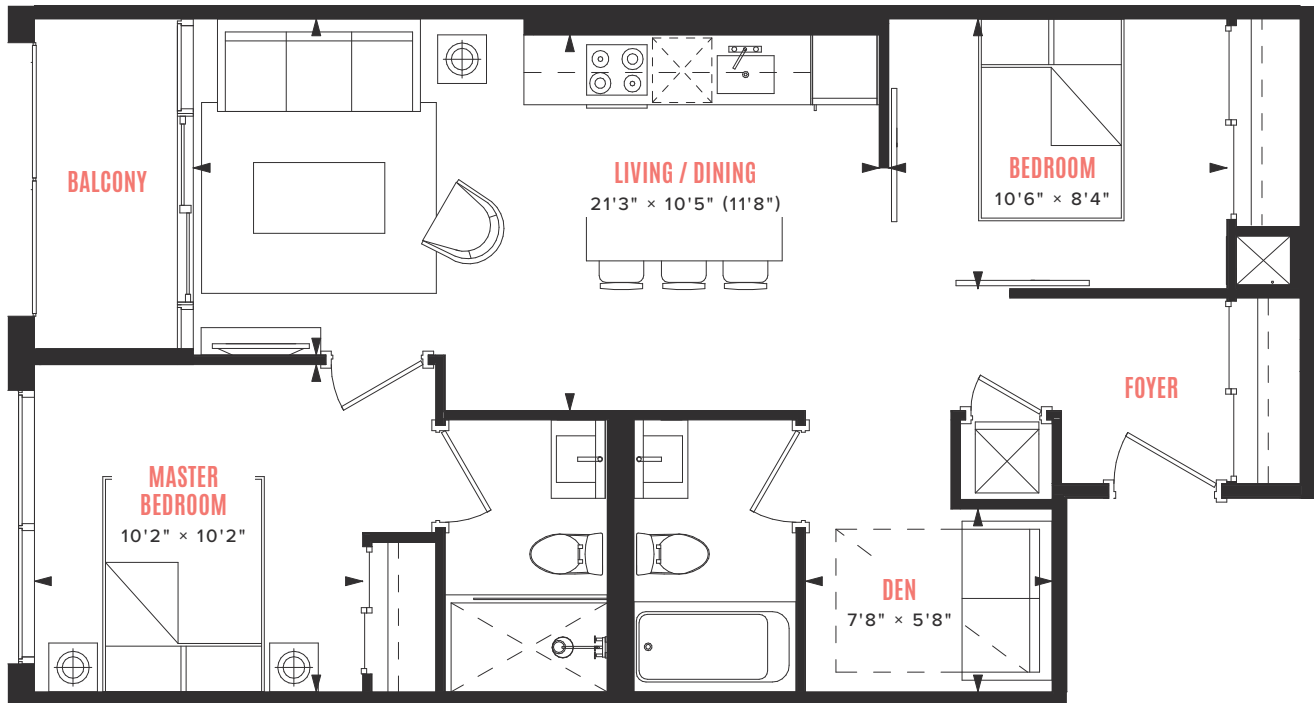

DÉBUT

WATERFRONT RESIDENCES

suite A-02A

1 BEDROOM + DEN
INTERIOR: 798 SQ FT
EXTERIOR: 40 SQ FT

OPTION

LEVELS 08 - 10

All dimensions, areas, and drawings are approximate and are subject to change without notice. Actual dimensions may vary from the stated floor area.

SILVERBERG

DÉBUT

WATERFRONT RESIDENCES

suite A-12

2 BEDROOM + DEN
INTERIOR: 781 SQ FT
EXTERIOR: 50 SQ FT

LEVELS 08 - 10

All dimensions, areas, and drawings are approximate and are subject to change without notice. Actual dimensions may vary from the stated floor area.

SILVERBERG

DÉBUT

WATERFRONT RESIDENCES

suite B-01

2 BEDROOM + DEN
INTERIOR: 824 SQ FT
EXTERIOR: 50 SQ FT

LEVELS 12 - 22

All dimensions, areas, and drawings are approximate and are subject to change without notice. Actual dimensions may vary from the stated floor area.

SILVERBERG

DÉBUT

WATERFRONT RESIDENCES

suite B-12

2 BEDROOM + DEN
INTERIOR: 771 SQ FT
EXTERIOR: 50 SQ FT

LEVELS 12 - 22

All dimensions, areas, and drawings are approximate and are subject to change without notice. Actual dimensions may vary from the stated floor area.