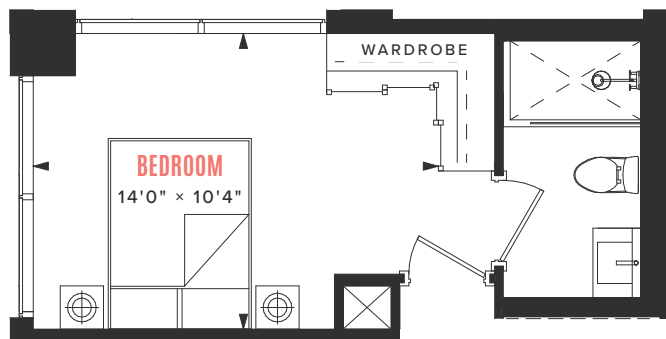

DÉBUT

WATERFRONT RESIDENCES

suite A-02A

1 BEDROOM + DEN
INTERIOR: 798 SQ FT
EXTERIOR: 40 SQ FT

OPTION

LEVELS 08 - 10

All dimensions, areas, and drawings are approximate and are subject to change without notice. Actual dimensions may vary from the stated floor area.

SILVERBERG

DÉBUT

WATERFRONT RESIDENCES

suite A-12

2 BEDROOM + DEN
INTERIOR: 781 SQ FT
EXTERIOR: 50 SQ FT

LEVELS 08 - 10

All dimensions, areas, and drawings are approximate and are subject to change without notice. Actual dimensions may vary from the stated floor area.

SILVERBERG

DÉBUT

WATERFRONT RESIDENCES

suite B-01

2 BEDROOM + DEN
INTERIOR: 824 SQ FT
EXTERIOR: 50 SQ FT

LEVELS 12 - 22

All dimensions, areas, and drawings are approximate and are subject to change without notice. Actual dimensions may vary from the stated floor area.

SILVERBERG

DÉBUT

WATERFRONT RESIDENCES

suite B-12

2 BEDROOM + DEN
INTERIOR: 771 SQ FT
EXTERIOR: 50 SQ FT

LEVELS 12 - 22

All dimensions, areas, and drawings are approximate and are subject to change without notice. Actual dimensions may vary from the stated floor area.