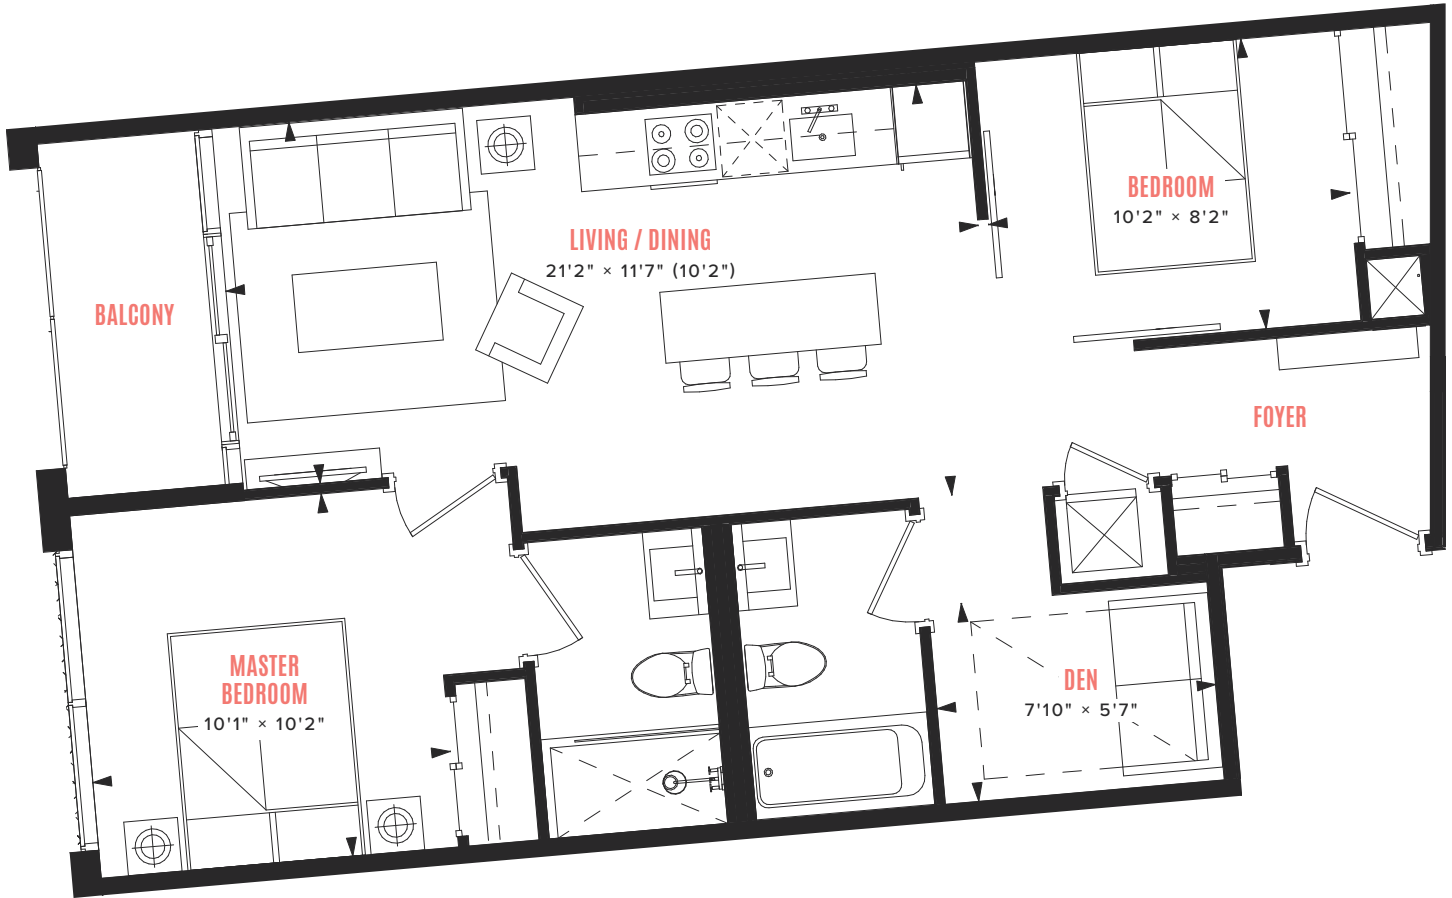

DÉBUT

WATERFRONT RESIDENCES

suite A-02A

1 BEDROOM + DEN
INTERIOR: 798 SQ FT
EXTERIOR: 40 SQ FT

OPTION

LEVELS 08 - 10

All dimensions, areas, and drawings are approximate and are subject to change without notice. Actual dimensions may vary from the stated floor area.

SILVERBERG

DÉBUT

WATERFRONT RESIDENCES

suite A-12

2 BEDROOM + DEN
INTERIOR: 781 SQ FT
EXTERIOR: 50 SQ FT

LEVELS 08 - 10

All dimensions, areas, and drawings are approximate and are subject to change without notice. Actual dimensions may vary from the stated floor area.

SILVERBERG

DÉBUT

WATERFRONT RESIDENCES

suite B-01

2 BEDROOM + DEN
INTERIOR: 824 SQ FT
EXTERIOR: 50 SQ FT

LEVELS 12 - 22

All dimensions, areas, and drawings are approximate and are subject to change without notice. Actual dimensions may vary from the stated floor area.

SILVERBERG

DÉBUT

WATERFRONT RESIDENCES

suite B-12

2 BEDROOM + DEN
INTERIOR: 771 SQ FT
EXTERIOR: 50 SQ FT

LEVELS 12 - 22

All dimensions, areas, and drawings are approximate and are subject to change without notice. Actual dimensions may vary from the stated floor area.