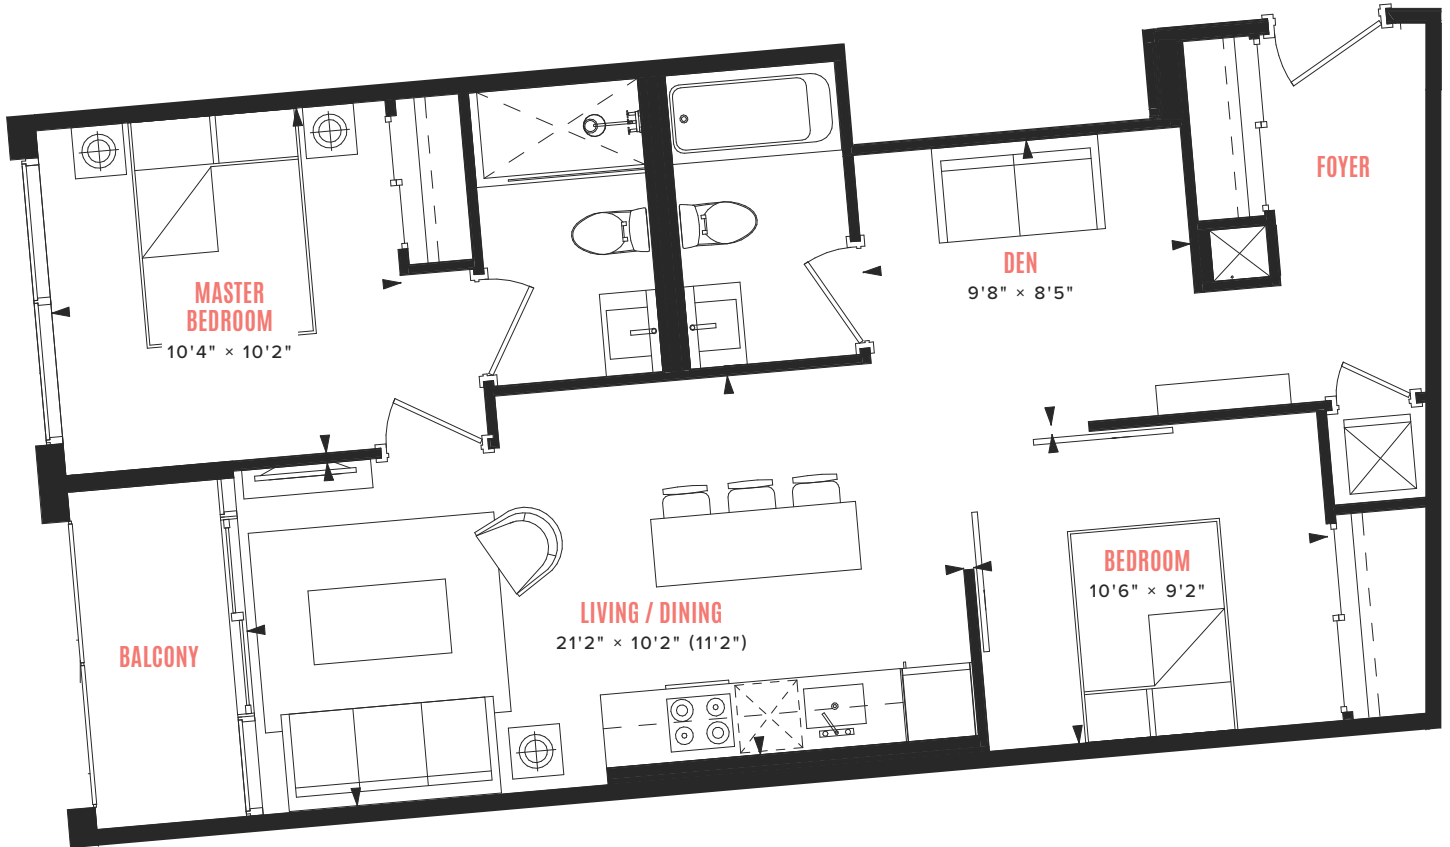

All dimensions, areas, and drawings are approximate and are subject to change without notice. Actual dimensions may vary from the stated floor area.

SILVERBERG

DÉBUT

WATERFRONT RESIDENCES

suite B-02B

1 BEDROOM + DEN
INTERIOR: 789 SQ FT
EXTERIOR: 40 SQ FT

OPTION

LEVELS 12 - 22

All dimensions, areas, and drawings are approximate and are subject to change without notice. Actual dimensions may vary from the stated floor area.

SILVERBERG

DÉBUT

WATERFRONT RESIDENCES

suite B-01

2 BEDROOM + DEN
INTERIOR: 824 SQ FT
EXTERIOR: 50 SQ FT

LEVELS 12 - 22

All dimensions, areas, and drawings are approximate and are subject to change without notice. Actual dimensions may vary from the stated floor area.

SILVERBERG

DÉBUT

WATERFRONT RESIDENCES

suite B-12

2 BEDROOM + DEN

INTERIOR: 771 SQ FT

EXTERIOR: 50 SQ FT

LEVELS 12 - 22