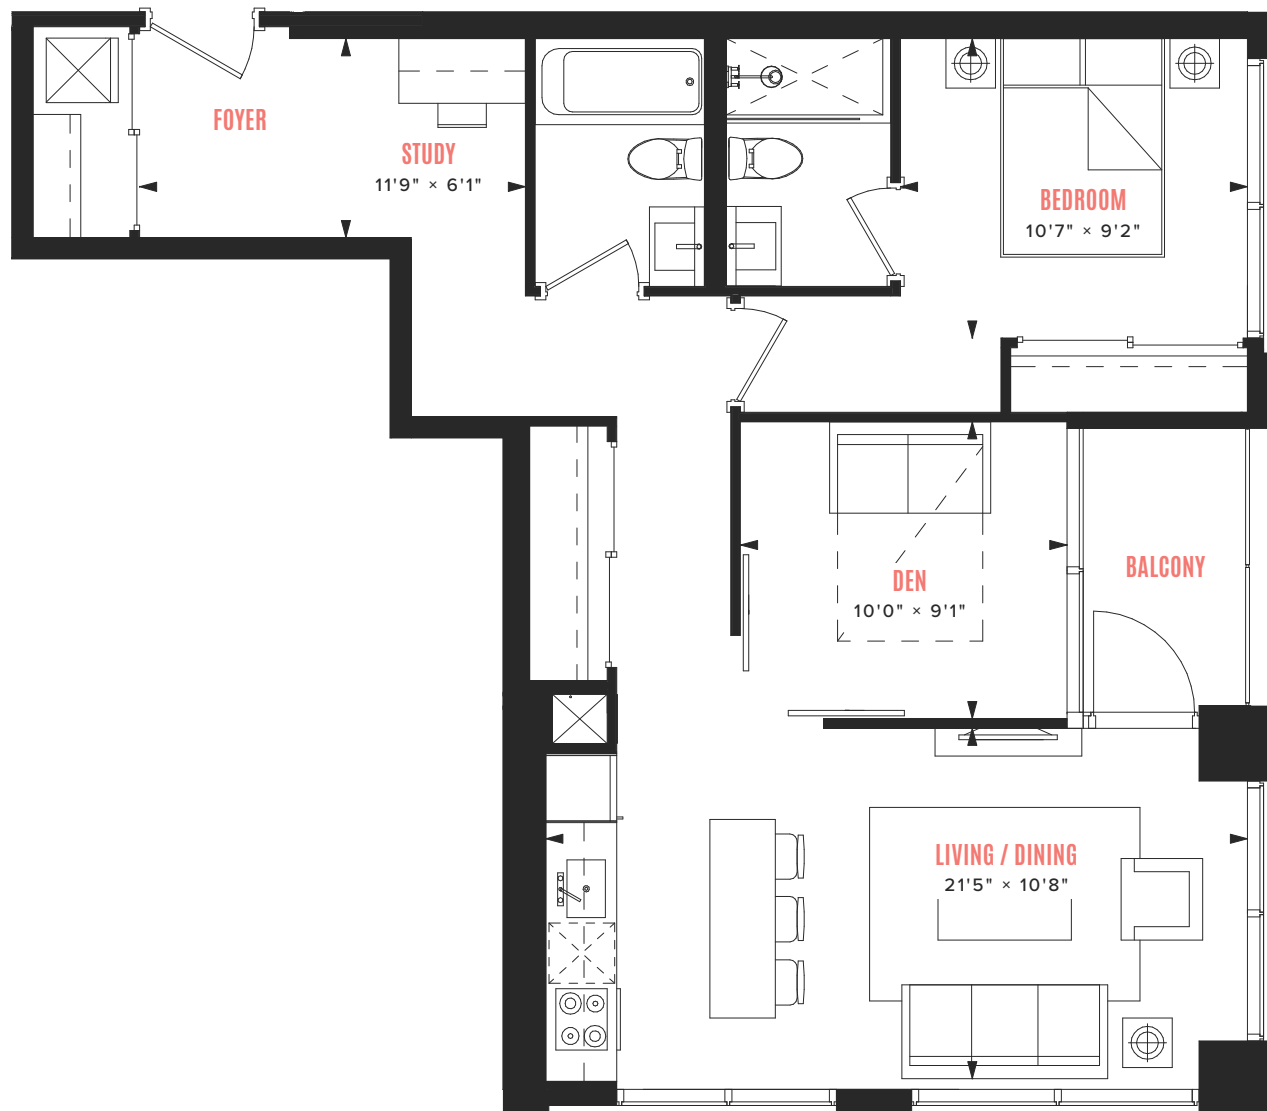

SILVERBERG

DÉBUT

WATERFRONT RESIDENCES

suite B-12

2 BEDROOM + DEN

INTERIOR: 771 SQ FT

EXTERIOR: 50 SQ FT

LEVELS 12 - 22

All dimensions, areas, and drawings are approximate and are subject to change without notice. Actual dimensions may vary from the stated floor area.

SILVERBERG

DÉBUT

WATERFRONT RESIDENCES

suite A-08A

1 BEDROOM + DEN + STUDY

INTERIOR: 846 SQ FT

EXTERIOR: 50 SQ FT

LEVELS 08 - 10

All dimensions, areas, and drawings are approximate and are subject to change without notice. Actual dimensions may vary from the stated floor area.

SILVERBERG

DÉBUT

WATERFRONT RESIDENCES

suite B-11A

2 BEDROOM + DEN
INTERIOR: 829 SQ FT
EXTERIOR: 50 SQ FT

LEVELS 12 - 22

All dimensions, areas, and drawings are approximate and are subject to change without notice. Actual dimensions may vary from the stated floor area.