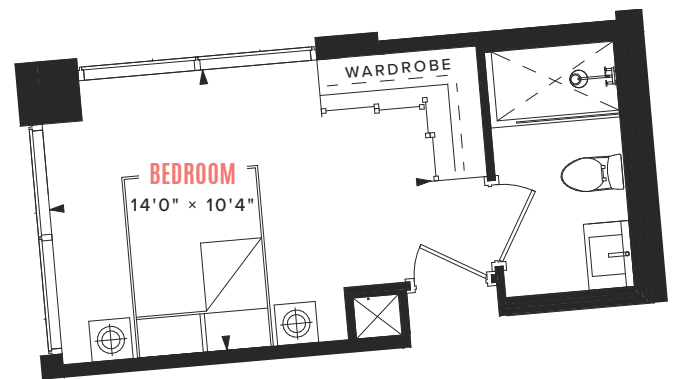

All dimensions, areas, and drawings are approximate and are subject to change without notice. Actual dimensions may vary from the stated floor area.

SILVERBERG

DÉBUT

WATERFRONT RESIDENCES

suite B-02B

1 BEDROOM + DEN
INTERIOR: 789 SQ FT
EXTERIOR: 40 SQ FT

OPTION

LEVELS 12 - 22

All dimensions, areas, and drawings are approximate and are subject to change without notice. Actual dimensions may vary from the stated floor area.

SILVERBERG

DÉBUT

WATERFRONT RESIDENCES

suite B-01

2 BEDROOM + DEN
INTERIOR: 824 SQ FT
EXTERIOR: 50 SQ FT

LEVELS 12 - 22

All dimensions, areas, and drawings are approximate and are subject to change without notice. Actual dimensions may vary from the stated floor area.