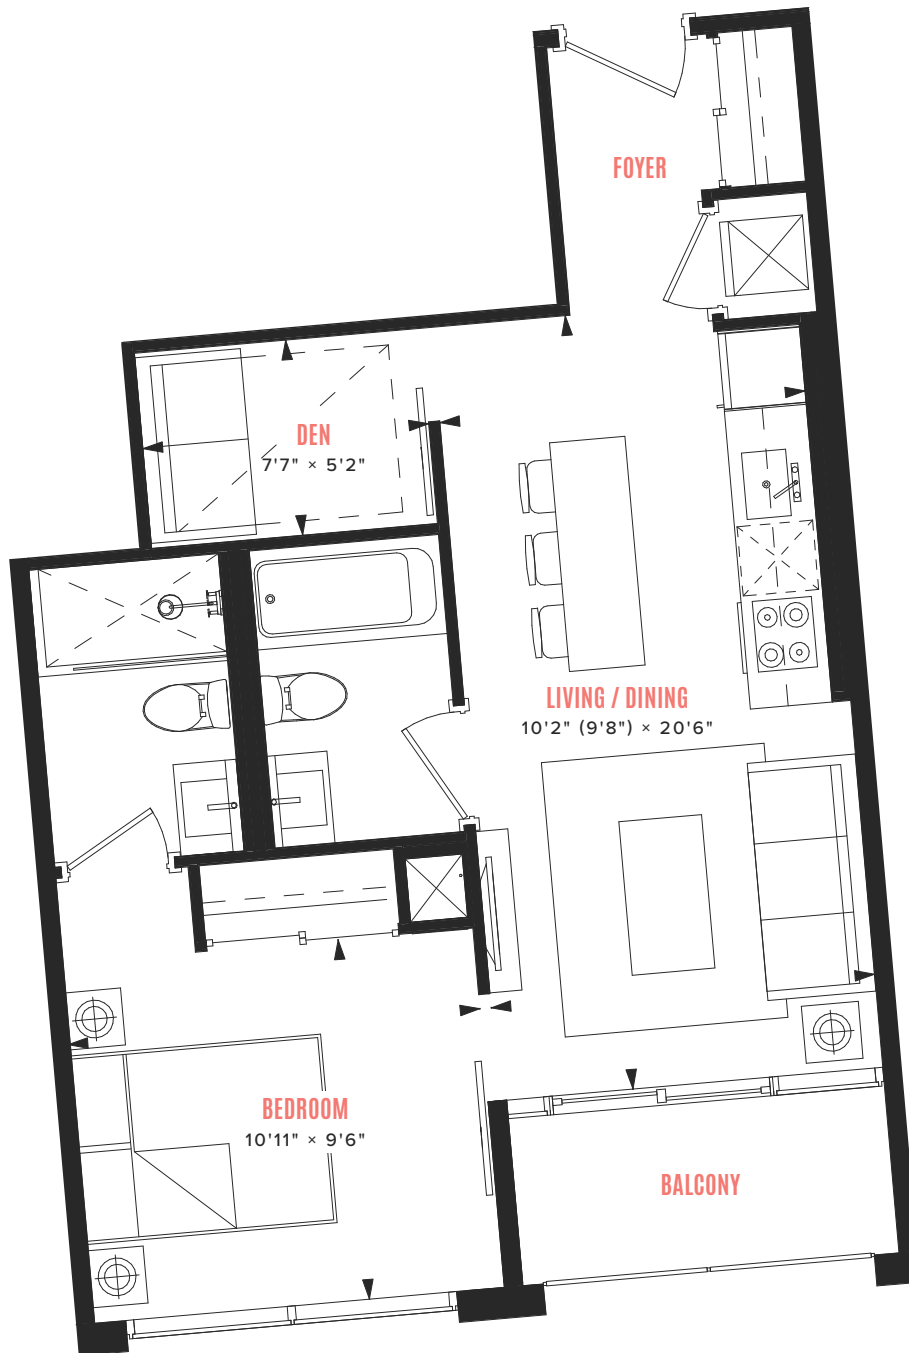

DÉBUT

WATERFRONT RESIDENCES

suite C-05

JUNIOR 1 BEDROOM
INTERIOR: 444 SQ FT
EXTERIOR: 50 SQ FT

LEVELS 24 - 31

All dimensions, areas, and drawings are approximate and are subject to change without notice. Actual dimensions may vary from the stated floor area.

SILVERBERG

DÉBUT

WATERFRONT RESIDENCES

suite C-10

1 BEDROOM + DEN
INTERIOR: 565 SQ FT
EXTERIOR: 50 SQ FT

LEVELS 24 - 31

All dimensions, areas, and drawings are approximate and are subject to change without notice. Actual dimensions may vary from the stated floor area.

SILVERBERG

DÉBUT

WATERFRONT RESIDENCES

suite B-10

1 BEDROOM + DEN
INTERIOR: 573 SQ FT
EXTERIOR: 50 SQ FT

LEVELS 12 - 22

All dimensions, areas, and drawings are approximate and are subject to change without notice. Actual dimensions may vary from the stated floor area.

SILVERBERG

DÉBUT

WATERFRONT RESIDENCES

suite A-05A

1 BEDROOM + DEN
INTERIOR: 767 SQ FT
EXTERIOR: 40 SQ FT

LEVELS 08 - 10

All dimensions, areas, and drawings are approximate and are subject to change without notice. Actual dimensions may vary from the stated floor area.