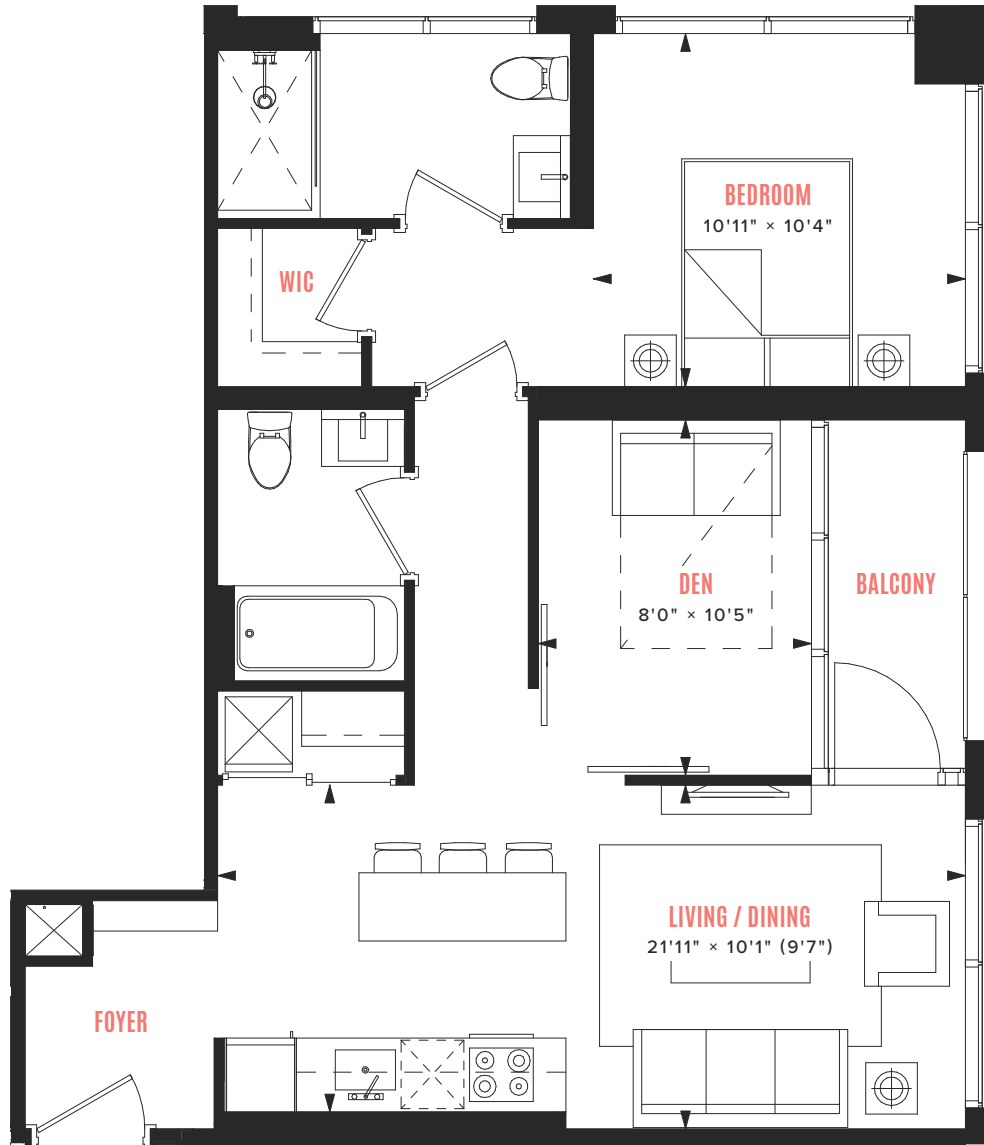

SILVERBERG

DÉBUT

WATERFRONT RESIDENCES

suite C-10

1 BEDROOM + DEN
INTERIOR: 565 SQ FT
EXTERIOR: 50 SQ FT

LEVELS 24 - 31

All dimensions, areas, and drawings are approximate and are subject to change without notice. Actual dimensions may vary from the stated floor area.

SILVERBERG

DÉBUT

WATERFRONT RESIDENCES

suite B-10

1 BEDROOM + DEN
INTERIOR: 573 SQ FT
EXTERIOR: 50 SQ FT

LEVELS 12 - 22

All dimensions, areas, and drawings are approximate and are subject to change without notice. Actual dimensions may vary from the stated floor area.

SILVERBERG

DÉBUT

WATERFRONT RESIDENCES

suite A-05A

1 BEDROOM + DEN
INTERIOR: 767 SQ FT
EXTERIOR: 40 SQ FT

LEVELS 08 - 10

All dimensions, areas, and drawings are approximate and are subject to change without notice. Actual dimensions may vary from the stated floor area.

SILVERBERG

DÉBUT

WATERFRONT RESIDENCES

suite B-05A

1 BEDROOM + DEN
INTERIOR: 748 SQ FT
EXTERIOR: 40 SQ FT

LEVELS 12 - 22

All dimensions, areas, and drawings are approximate and are subject to change without notice. Actual dimensions may vary from the stated floor area.