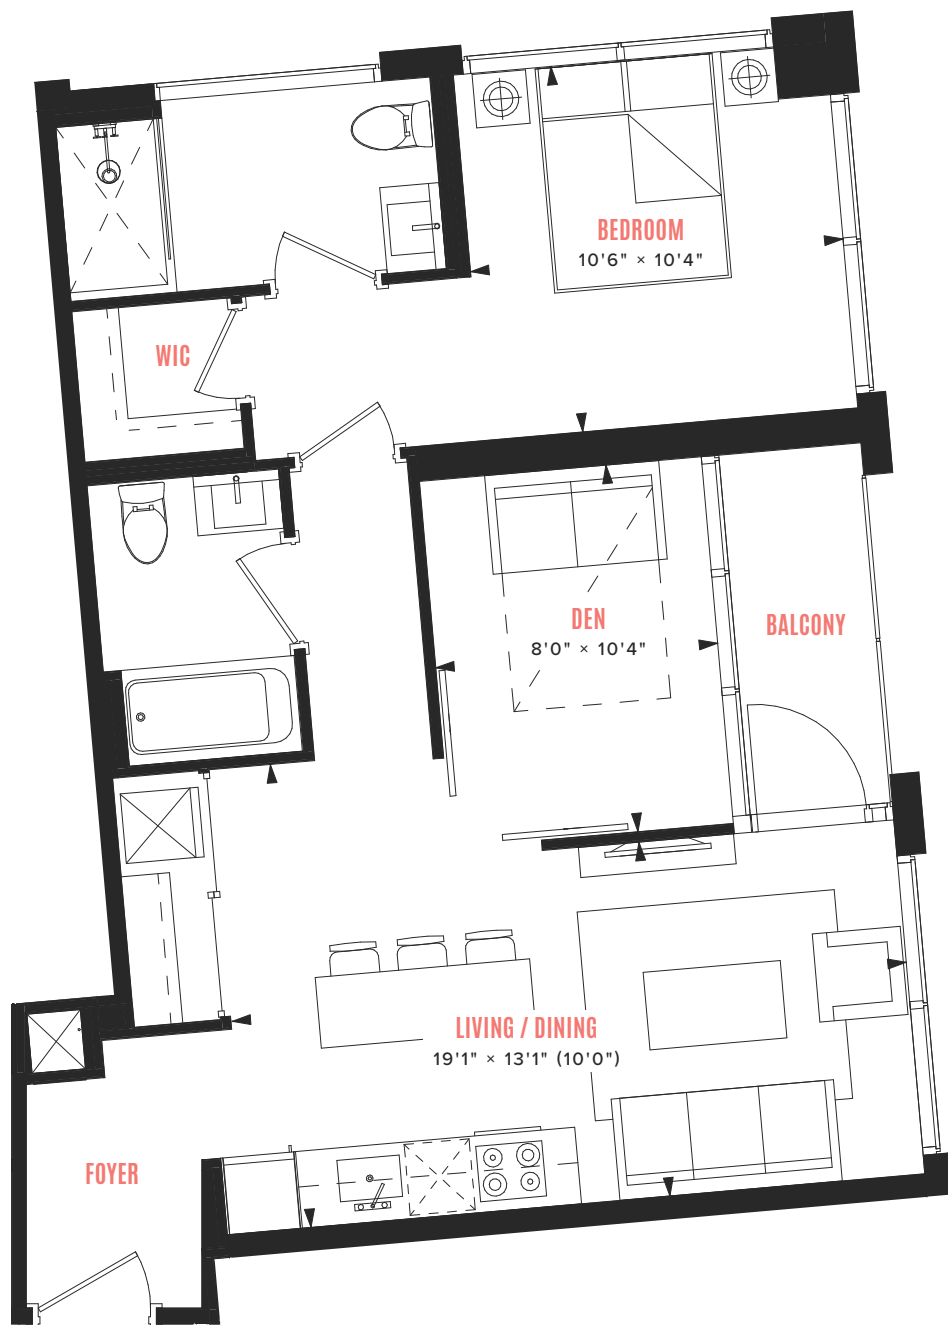

SILVERBERG

DÉBUT

WATERFRONT RESIDENCES

suite B-10

1 BEDROOM + DEN
INTERIOR: 573 SQ FT
EXTERIOR: 50 SQ FT

LEVELS 12 - 22

All dimensions, areas, and drawings are approximate and are subject to change without notice. Actual dimensions may vary from the stated floor area.

SILVERBERG

DÉBUT

WATERFRONT RESIDENCES

suite A-05A

1 BEDROOM + DEN
INTERIOR: 767 SQ FT
EXTERIOR: 40 SQ FT

LEVELS 08 - 10

All dimensions, areas, and drawings are approximate and are subject to change without notice. Actual dimensions may vary from the stated floor area.

SILVERBERG

DÉBUT

WATERFRONT RESIDENCES

suite B-05A

1 BEDROOM + DEN
INTERIOR: 748 SQ FT
EXTERIOR: 40 SQ FT

LEVELS 12 - 22

All dimensions, areas, and drawings are approximate and are subject to change without notice. Actual dimensions may vary from the stated floor area.

All dimensions, areas, and drawings are approximate and are subject to change without notice. Actual dimensions may vary from the stated floor area.

SILVERBERG

DÉBUT

WATERFRONT RESIDENCES

suite B-02B

1 BEDROOM + DEN
INTERIOR: 789 SQ FT
EXTERIOR: 40 SQ FT