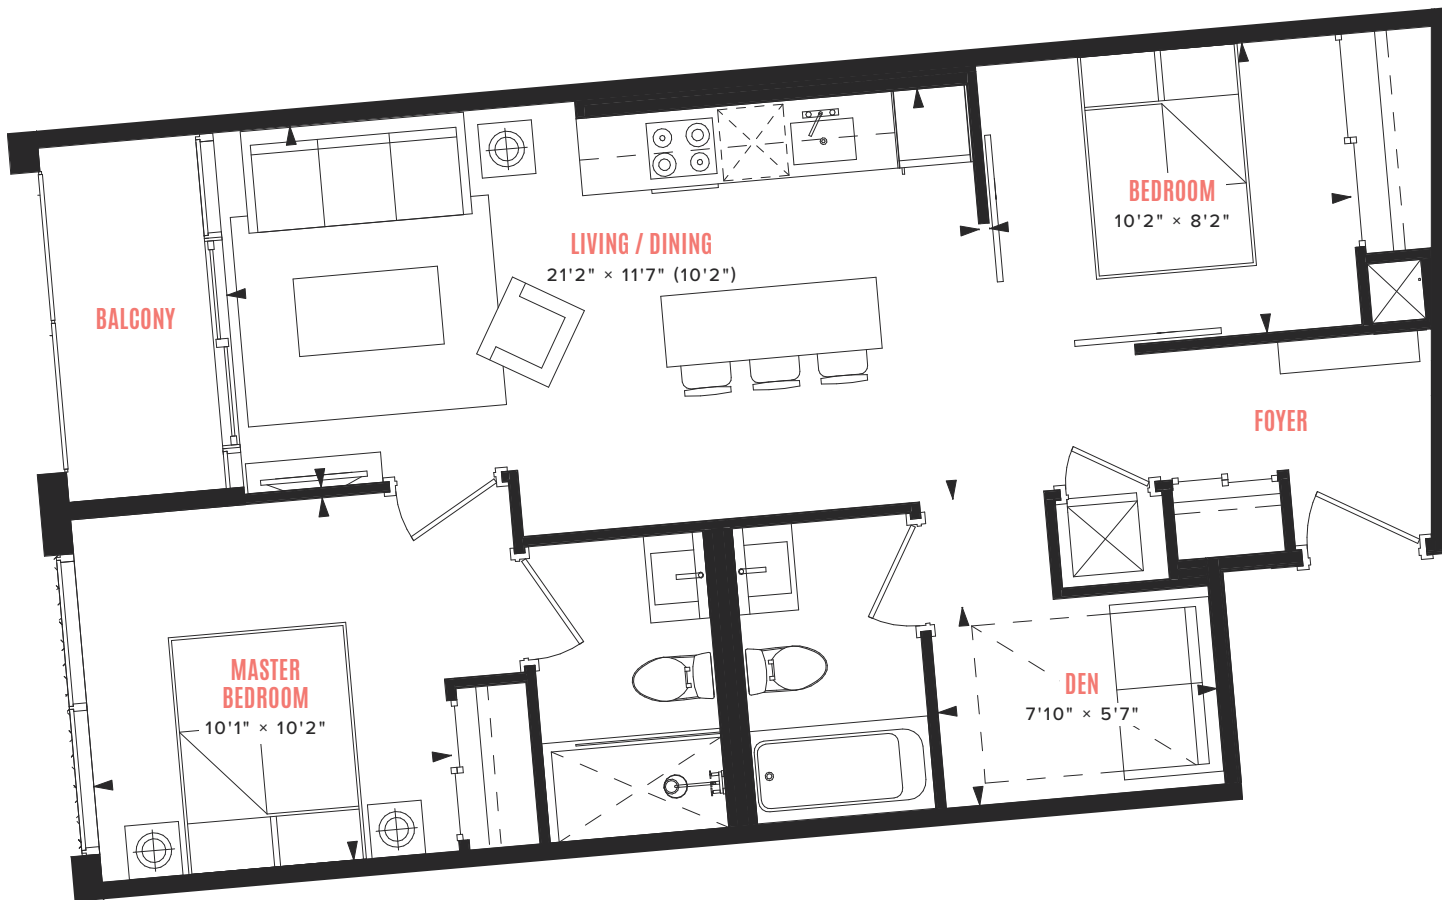

suite B-01

2 BEDROOM + DEN
INTERIOR: 824 SQ FT
EXTERIOR: 50 SQ FT

LEVELS 12 - 22

All dimensions, areas, and drawings are approximate and are subject to change without notice. Actual dimensions may vary from the stated floor area.

SILVERBERG

DÉBUT

WATERFRONT RESIDENCES

suite B-12

2 BEDROOM + DEN

INTERIOR: 771 SQ FT

EXTERIOR: 50 SQ FT

LEVELS 12 - 22

All dimensions, areas, and drawings are approximate and are subject to change without notice. Actual dimensions may vary from the stated floor area.

SILVERBERG

DÉBUT

WATERFRONT RESIDENCES

suite A-08A

1 BEDROOM + DEN + STUDY

INTERIOR: 846 SQ FT

EXTERIOR: 50 SQ FT

LEVELS 08 - 10

All dimensions, areas, and drawings are approximate and are subject to change without notice. Actual dimensions may vary from the stated floor area.

SILVERBERG